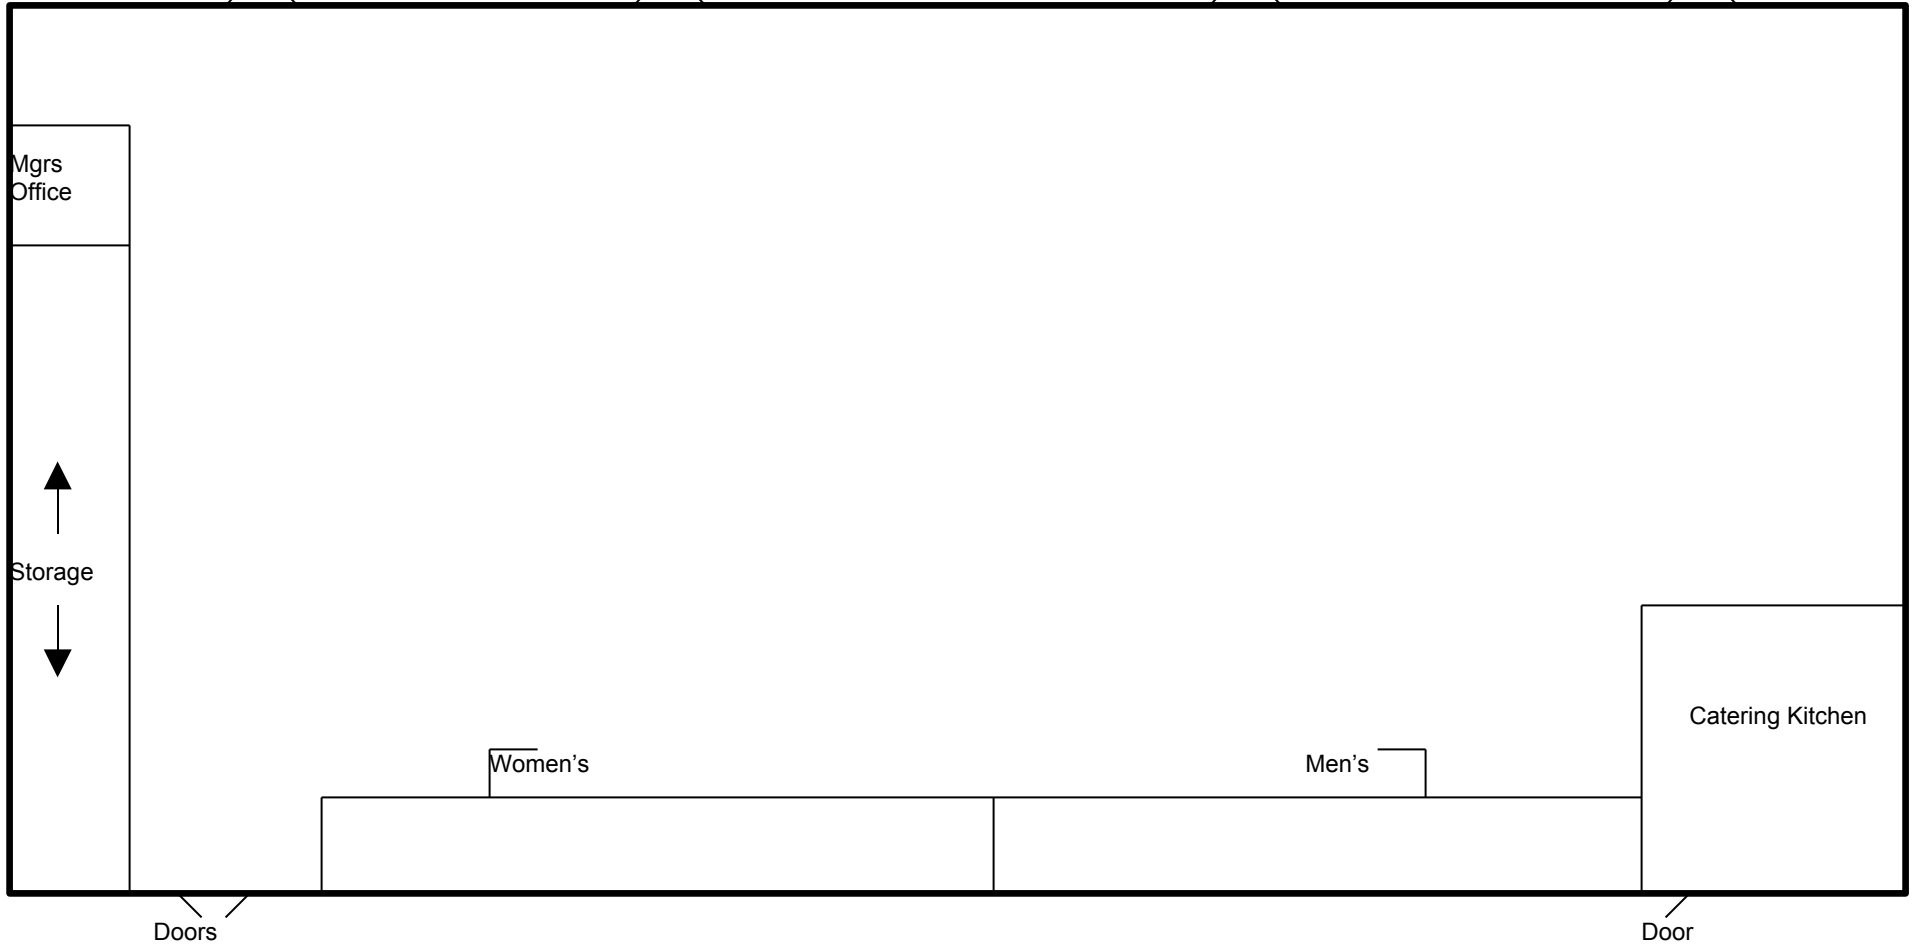

# Music Valley Event Center

Main (front)  
Entrance

**2416 Music Valley Drive  
Suite #144  
Nashville, TN. 37214  
615.885.7400**

Equipment not shown on diagram:

- 400 Chairs
- 40 72" Round Tables
- 30 8 ft Banquet Tables
- Dance Floor (up to 21' X 21')
- 12' X 8' Portable Platform Stage